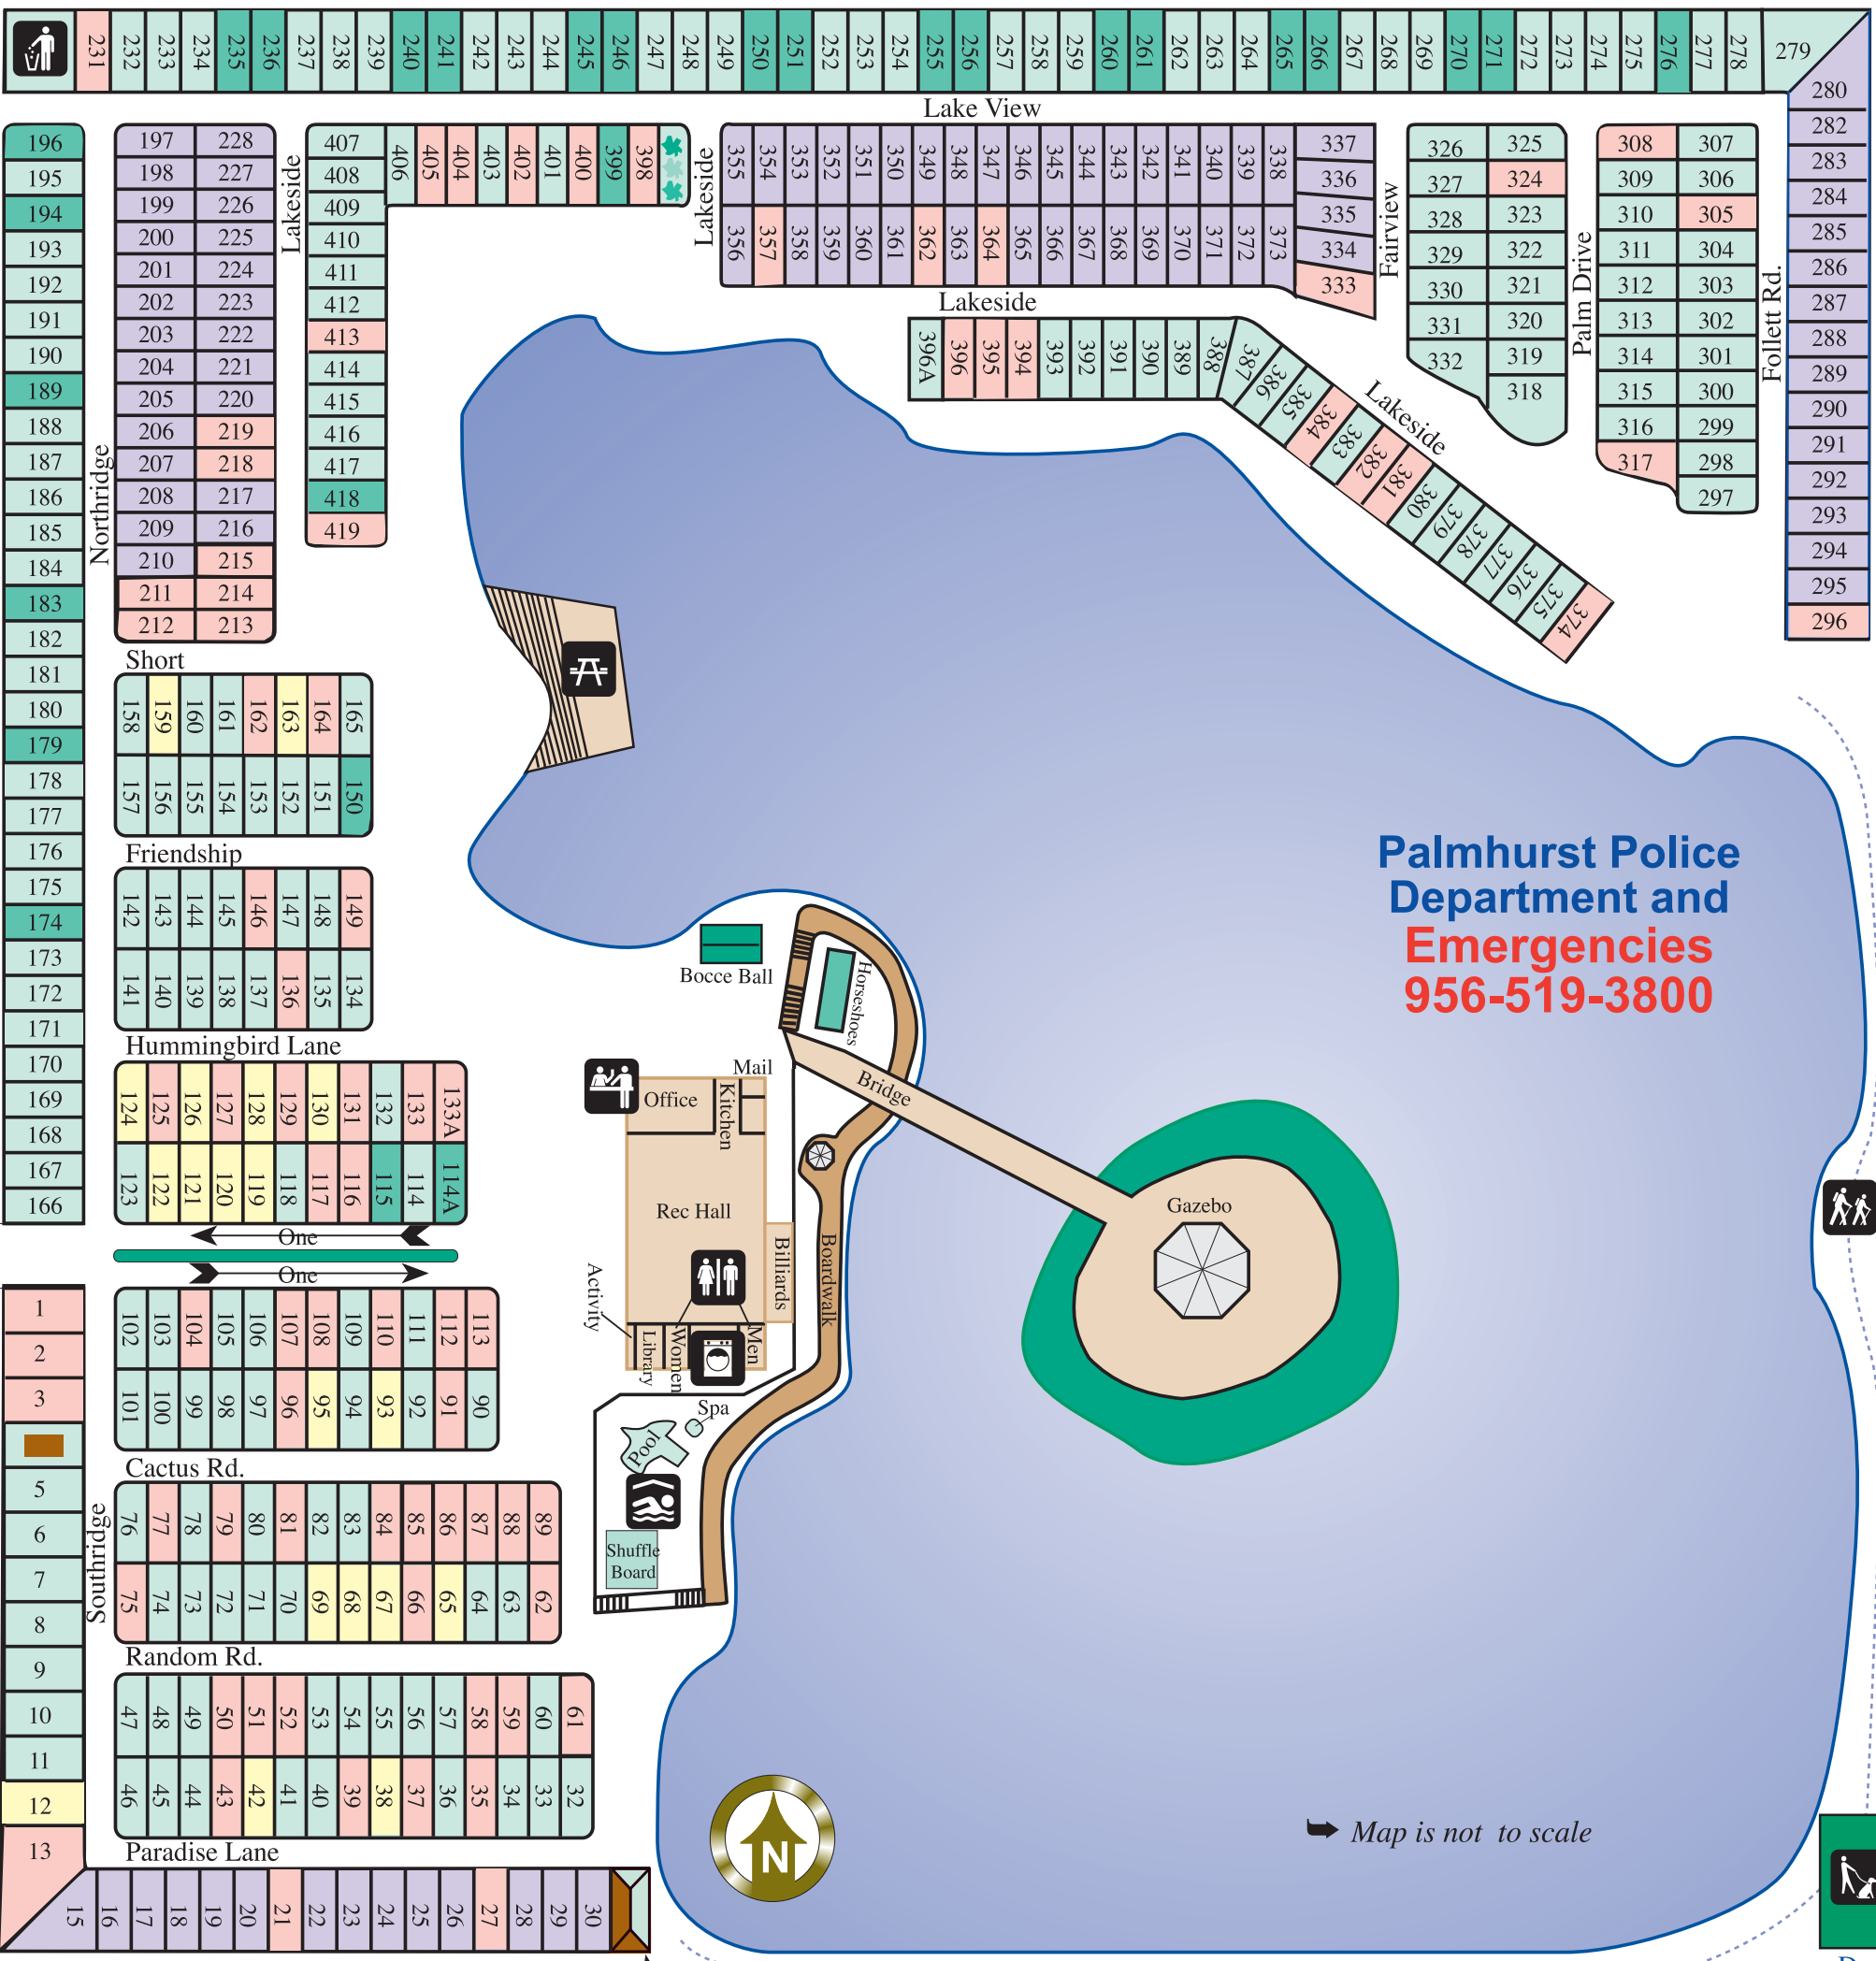

to Hwy 107

N. Mayberry Rd.

4 miles to Mission ( Bus 83 )

Map is not to scale